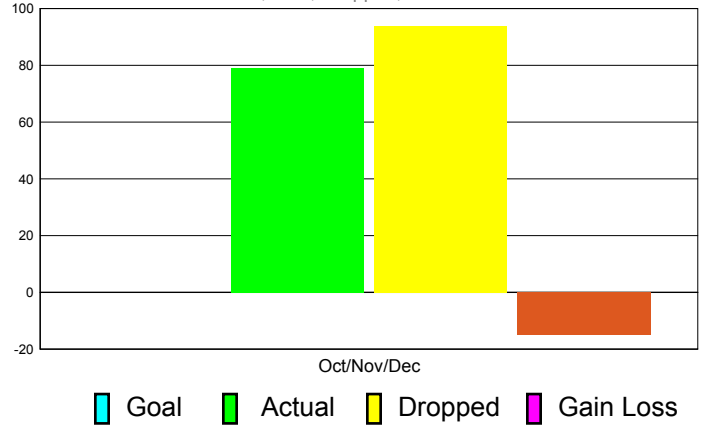

Membership Results 2011-2012

Goal, New, Dropped, Gain/Loss